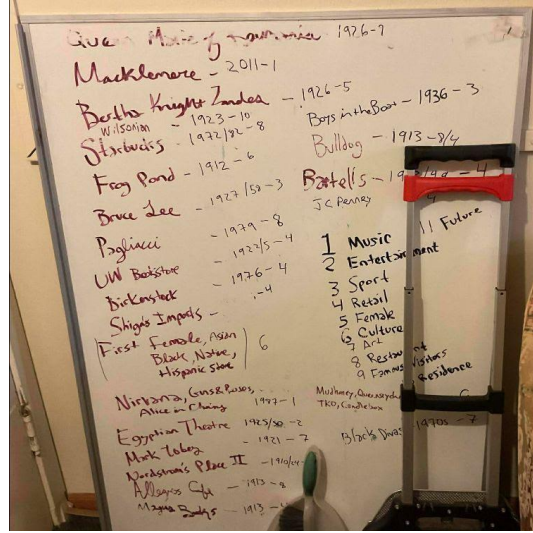

[Donate](#)

**Documentary of "The Historic Ave" is
Moving Along**

After lengthy application to have the University District recognized as a historic neighborhood, there was a decision to launch an accompanying documentary.

This came together with collaboration of students at the University of Washington, and One Voice film production.

Even though we started with a physical walking tour, <https://youtube.com/playlist?list=PLbcTUc9dAjZW5TF-My-G5nUKWC4jH0g2s&si=gPVplaUrPrsPGz3E> we are excited to also be able to share a documentary tour.